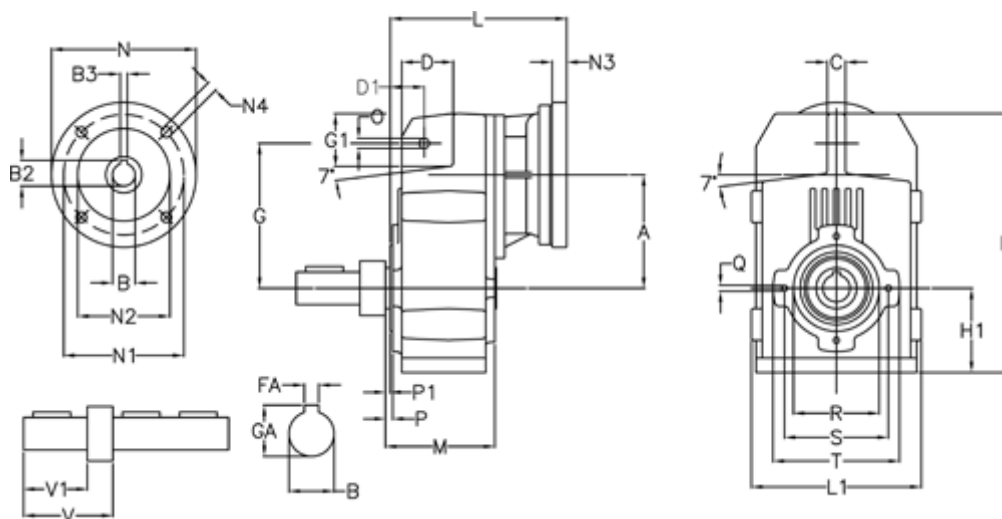

Article number: 29560201121230
 Description: Shaft mounted gear
 A202R-11,2-P80B5

Measures

A = 125.00	FA = 8	M = 120.0	Q = M8x15
B = 30	G = 160	N = 200	R = 95
B1 = 19	G1 = 58.0	N1 = 165	S = 115
B2 = 21.8	GA = 33.0	N2 = 130	T = 140
B3 = 6	H = 286.0	N4 = M10x20	V = 96.0
C = 20	H1 = 92.5	O = 11	V1 = 60
D = 57.0	L = 217.0	P = 5.0	
D1 = 40.0	L1 = 188	P1 = 3.0	